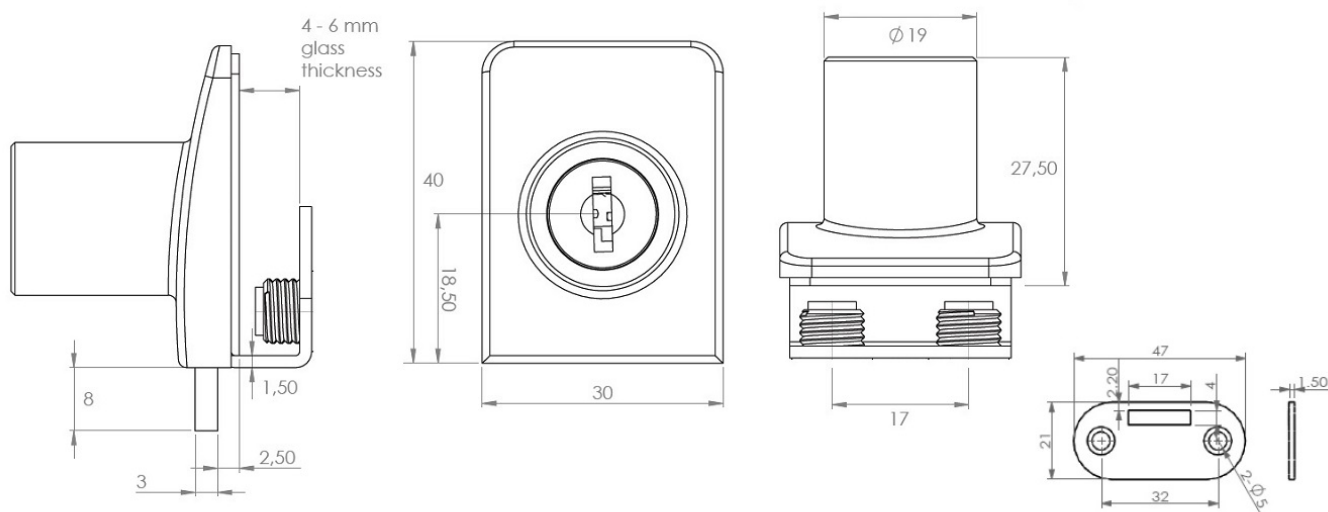

PRODUCT SHEET

Description:

Glass Door Lock "Square", F/Single Doors, CPL, KA D20,W/SISO Oval Metal Key, Key Alike, W/2 Zamak Screws, W/PVC Tip,, 1 CPL. Flat Oval Metal Striking Plate, f/Glass 4-6mm

Item number:

14.09.527-0

Units	Box	Carton	HS Code	Barcode
Pcs.	10	100	8301300000	
				5704866048897

SISO A/S

Mileparken 11
DK-2740 Skovlunde
Denmark
VAT: DK 24786013

Phone +45 45 830 900

www.siso.dk
siso@siso.dk

Danske Bank
Nytorv Branch
Copenhagen
SWIFT: DABADKKK

Account no.
4180 3112 112936
IBAN Account
DK7230003112112936